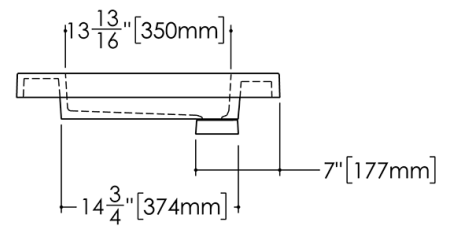

TECHNICAL DETAILS

- Width: 22"
- Length: 48"
- Height: 2"
- Weight: 47 lbs / 21 kg

Top View

Perspective View Esc 1:20

Front View

Profile View

VCS 48S

WETSTYLE cannot be held responsible for any technical errors and reserves the right to make revisions without notice. Approximate measurement. The manufacturer accepts 1/4" (6.35mm) variance.