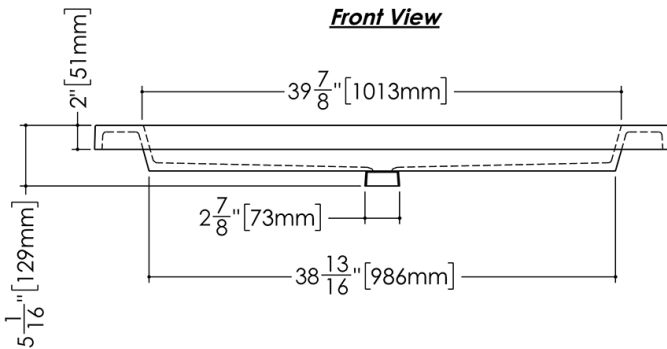

TECHNICAL DETAILS

- Width: 22"
- Length: 48"
- Height: 2"
- Weight: 47 lbs / 21 kg

Top View

Perspective View Esc 1:20

Front View

Profile View

VCS 48S

WETSTYLE cannot be held responsible for any technical errors and reserves the right to make revisions without notice. Approximate measurement. The manufacturer accepts 1/4" (6.35mm) variance.