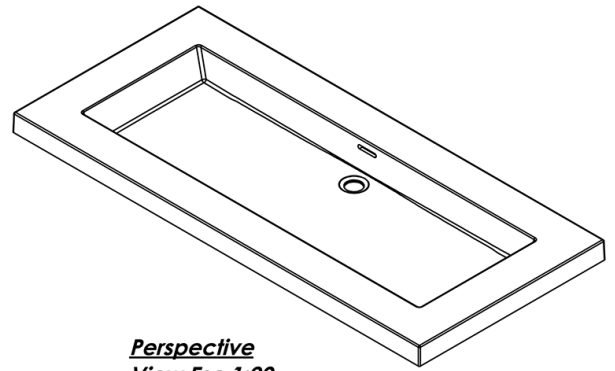

Overflow trim finish options: polished chrome, brushed nickel, matte black, satin brass or no metallic trim

Faucet hole options: 1 hole (for mono faucet), 3 holes (for widespread faucet) or no hole (for wall-mounted faucet)

TECHNICAL DETAILS

- Width: 22"
- Length: 48"
- Height: 2"
- Weight: 47 lbs / 21 kg

Top View

Perspective View Esc 1:20

Front View

Profile View

VCS 48S

WETSTYLE cannot be held responsible for any technical errors and reserves the right to make revisions without notice. Approximate measurement. The manufacturer accepts 1/4" (6.35mm) variance.