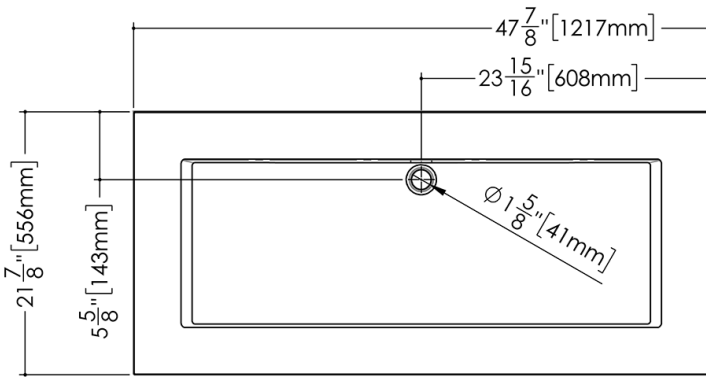

Lavatories

VCS 48S

CUBE COLLECTION

Design WETSTYLE Design Lab

FEATURES

Handcrafted in Montreal, Canada

Installation type: above-counter

Available with or without overflow

TECHNICAL DETAILS

- Width: 22"
- Length: 48"
- Height: 2"
- Weight: 47 lbs / 21 kg

Top View

Perspective View Esc 1:20

Front View

Profile View

VCS 48S

WETSTYLE cannot be held responsible for any technical errors and reserves the right to make revisions without notice. Approximate measurement. The manufacturer accepts 1/4" (6.35mm) variance.