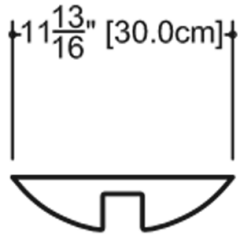

Complements

ROUND PLATTER

COMPLEMENTS

Design Wetstyle Design Lab

FEATURES

Handcrafted in Montreal, Canada

Fits Cube bathtubs BC 02, BC 03 and BC 04

TECHNICAL DETAILS

- **Width:** 11,75"
- **Length:** 11,75"
- **Height:** 2.8125"
- **Weight:** 6 lbs / 2.5 kg

plan view

side view

front view

RP1134

WETSTYLE cannot be held responsible for any technical errors and reserves the right to make revisions without notice. Approximate measurement. The manufacturer accepts 1/4" (6.35mm) variance.