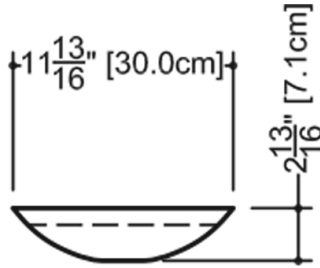

Complements

ROUND PLATTER

COMPLEMENTS

Design Wetstyle Design Lab

FEATURES

Handcrafted in Montreal, Canada

Fits Cube bathtubs BC 02, BC 03 and BC 04

TECHNICAL DETAILS

- **Width:** 11,75"
- **Length:** 11,75"
- **Height:** 2.8125"
- **Weight:** 6 lbs / 2.5 kg

plan view

side view

front view

RP1134

WETSTYLE cannot be held responsible for any technical errors and reserves the right to make revisions without notice. Approximate measurement. The manufacturer accepts 1/4" (6.35mm) variance.