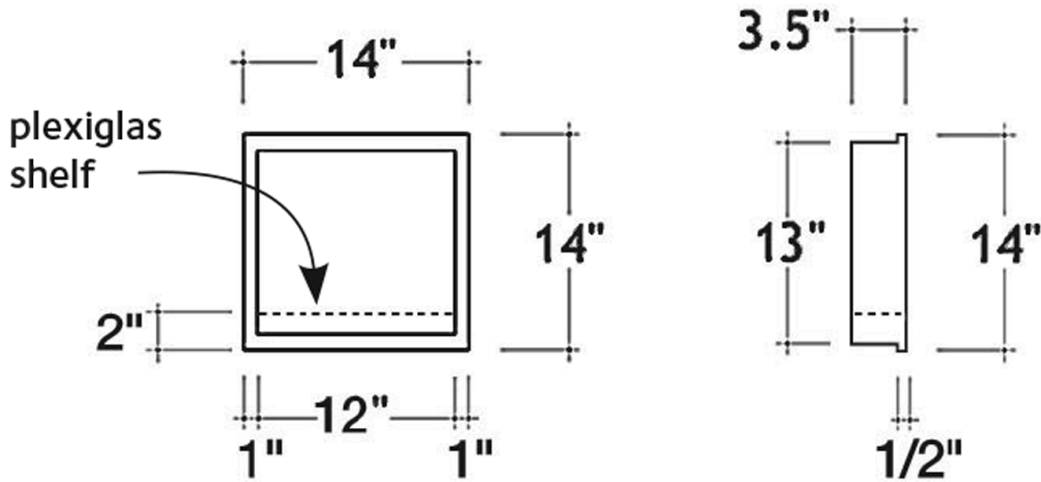

# SHAMPOO SHELF - NC 14

**Design** Wetstyle Design Lab

## TECHNICAL DETAILS

- **Width:** 14"
- **Length:** 14"
- **Height:** 3.5"
- **Weight:** 9 lbs / 4 kg

WETSTYLE cannot be held responsible for any technical errors and reserves the right to make revisions without notice. Approximate measurement. The manufacturer accepts 1/4" (6.35mm) variance.