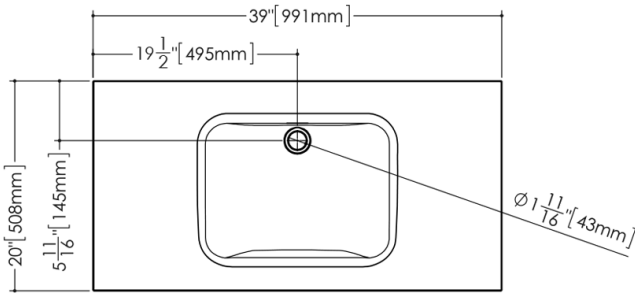

On Sale

VELXS 39

ELEMENT RAFFINÉ COLLECTION

Design Wetstyle Design Lab

FEATURES

Handcrafted in Montreal, Canada

Installation type: extra-slim recessed

Available with or without overflow

TECHNICAL DETAILS

- **Width:** 20"
- **Length:** 39"
- **Height:** 0.62"
- **Weight:** 25 lbs / 11 kg

plan view

perspective view

front view

side view

VELXS 39

WETSTYLE cannot be held responsible for any technical errors and reserves the right to make revisions without notice. Approximate measurement. The manufacturer accepts 1/4" (6.35mm) variance.