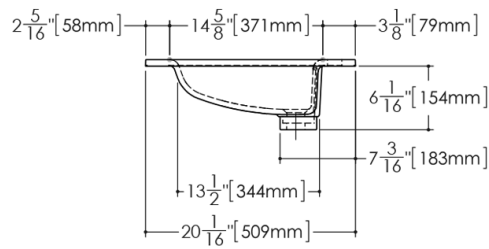

TECHNICAL DETAILS

- **Width:** 20"
- **Length:** 39"
- **Height:** 0.62"
- **Weight:** 25 lbs / 11 kg

plan view

perspective view

front view

side view

VELXS 39

WETSTYLE cannot be held responsible for any technical errors and reserves the right to make revisions without notice. Approximate measurement. The manufacturer accepts 1/4" (6.35mm) variance.