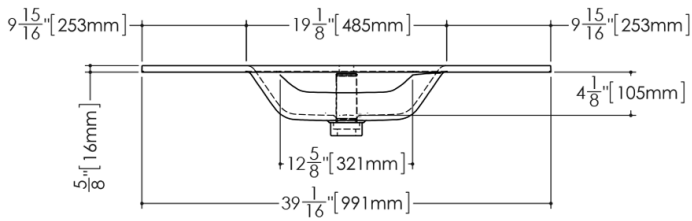

TECHNICAL DETAILS

- **Width:** 20"
- **Length:** 39"
- **Height:** 0.62"
- **Weight:** 25 lbs / 11 kg

plan view

perspective view

front view

side view

VELXS 39

WETSTYLE cannot be held responsible for any technical errors and reserves the right to make revisions without notice. Approximate measurement. The manufacturer accepts 1/4" (6.35mm) variance.