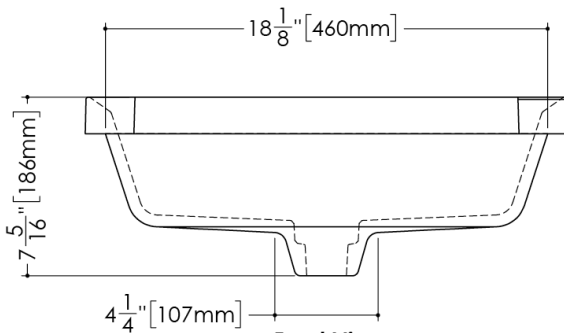

- **Width:** 15.75"
- **Length:** 19.75"
- **Height:** 1.5"
- **Weight:** 16 lbs / 7 kg

Top View

Perspective View
Esc: 1:12

Front View

Side View

VLBRS 820

WETSTYLE cannot be held responsible for any technical errors and reserves the right to make revisions without notice. Approximate measurement. The manufacturer accepts 1/4" (6.35mm) variance.