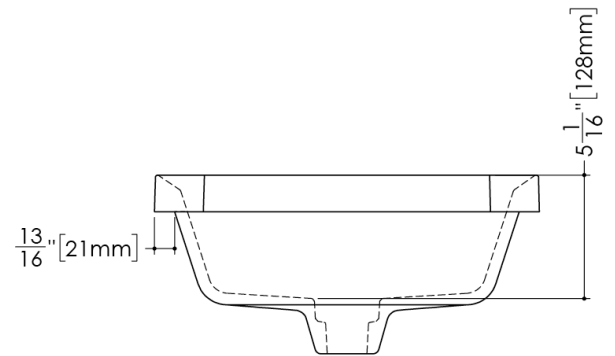

- **Width:** 15.75"
- **Length:** 19.75"
- **Height:** 1.5"
- **Weight:** 16 lbs / 7 kg

Top View

Perspective View
Esc: 1:12

Front View

Side View

VLBRS 820

WETSTYLE cannot be held responsible for any technical errors and reserves the right to make revisions without notice. Approximate measurement. The manufacturer accepts 1/4" (6.35mm) variance.