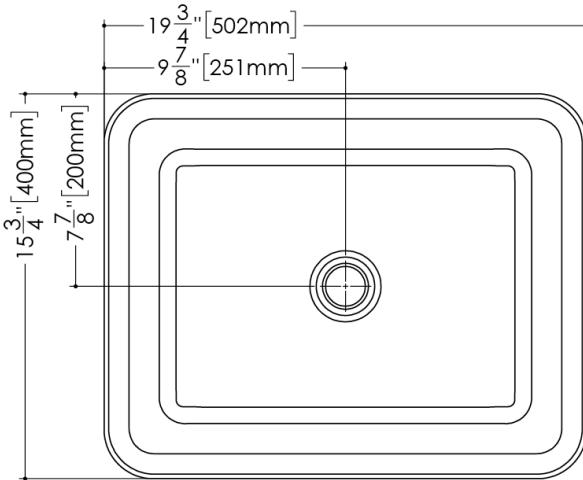

Sinks

VLBRS 820

LAB COLLECTION

Design Pierre Bélanger and WETSTYLE Design Lab

FEATURES

Handcrafted in Montreal, Canada

Option: Pop-up drain

TECHNICAL DETAILS

- **Width:** 15.75"
- **Length:** 19.75"
- **Height:** 1.5"
- **Weight:** 16 lbs / 7 kg

Top View

Perspective View
Esc: 1:12

Front View

Side View

VLBRS 820

WETSTYLE cannot be held responsible for any technical errors and reserves the right to make revisions without notice. Approximate measurement. The manufacturer accepts 1/4" (6.35mm) variance.