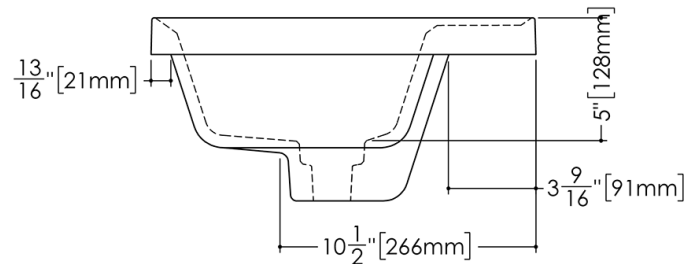

## TECHNICAL DETAILS

- **Width:** 15.75"
- **Length:** 23.75"
- **Height:** 1.5"
- **Weight:** 25 lbs / 11 kg

**Top View**

**Perspective view**  
**Esc: 1:10**

**VLBQS 24**

WETSTYLE cannot be held responsible for any technical errors and reserves the right to make revisions without notice. Approximate measurement. The manufacturer accepts  $\frac{1}{4}$ " (6.35mm) variance.