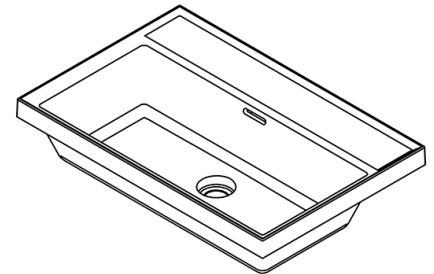

## FEATURES

Handcrafted in Montreal, Canada

Option: Pop-up drain

## TECHNICAL DETAILS

- **Width:** 15.75"
- **Length:** 23.75"
- **Height:** 1.5"
- **Weight:** 25 lbs / 11 kg

**Top View**

**Perspective view**  
**Esc: 1:10**

**VLBQS 24**

WETSTYLE cannot be held responsible for any technical errors and reserves the right to make revisions without notice. Approximate measurement. The manufacturer accepts  $\frac{1}{4}$ " (6.35mm) variance.