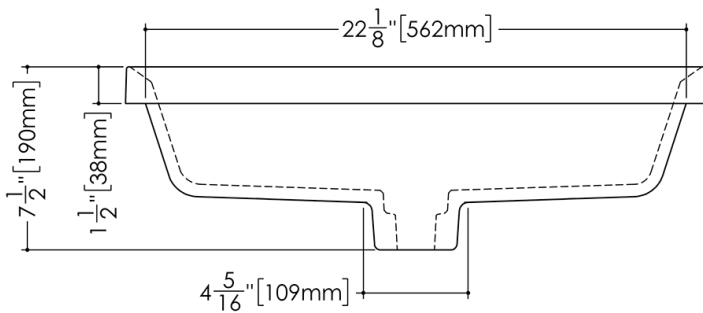

## TECHNICAL DETAILS

- **Width:** 15.75"
- **Length:** 23.75"
- **Height:** 1.5"
- **Weight:** 25 lbs / 11 kg

**Top View**

**Perspective view**  
**Esc: 1:10**

**VLBQS 24**

WETSTYLE cannot be held responsible for any technical errors and reserves the right to make revisions without notice. Approximate measurement. The manufacturer accepts  $\frac{1}{4}$ " (6.35mm) variance.