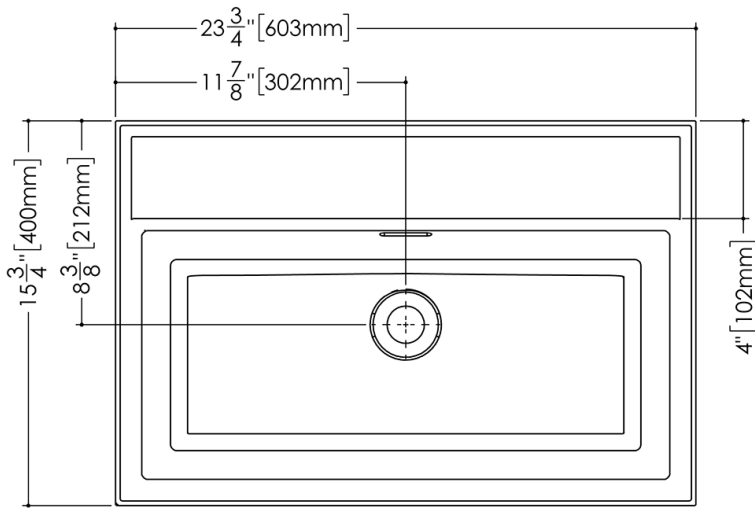

## TECHNICAL DETAILS

- **Width:** 15.75"
- **Length:** 23.75"
- **Height:** 1.5"
- **Weight:** 25 lbs / 11 kg

**Top View**

**Perspective view**  
**Esc: 1:10**

**VLBQS 24**

WETSTYLE cannot be held responsible for any technical errors and reserves the right to make revisions without notice. Approximate measurement. The manufacturer accepts  $\frac{1}{4}$ " (6.35mm) variance.